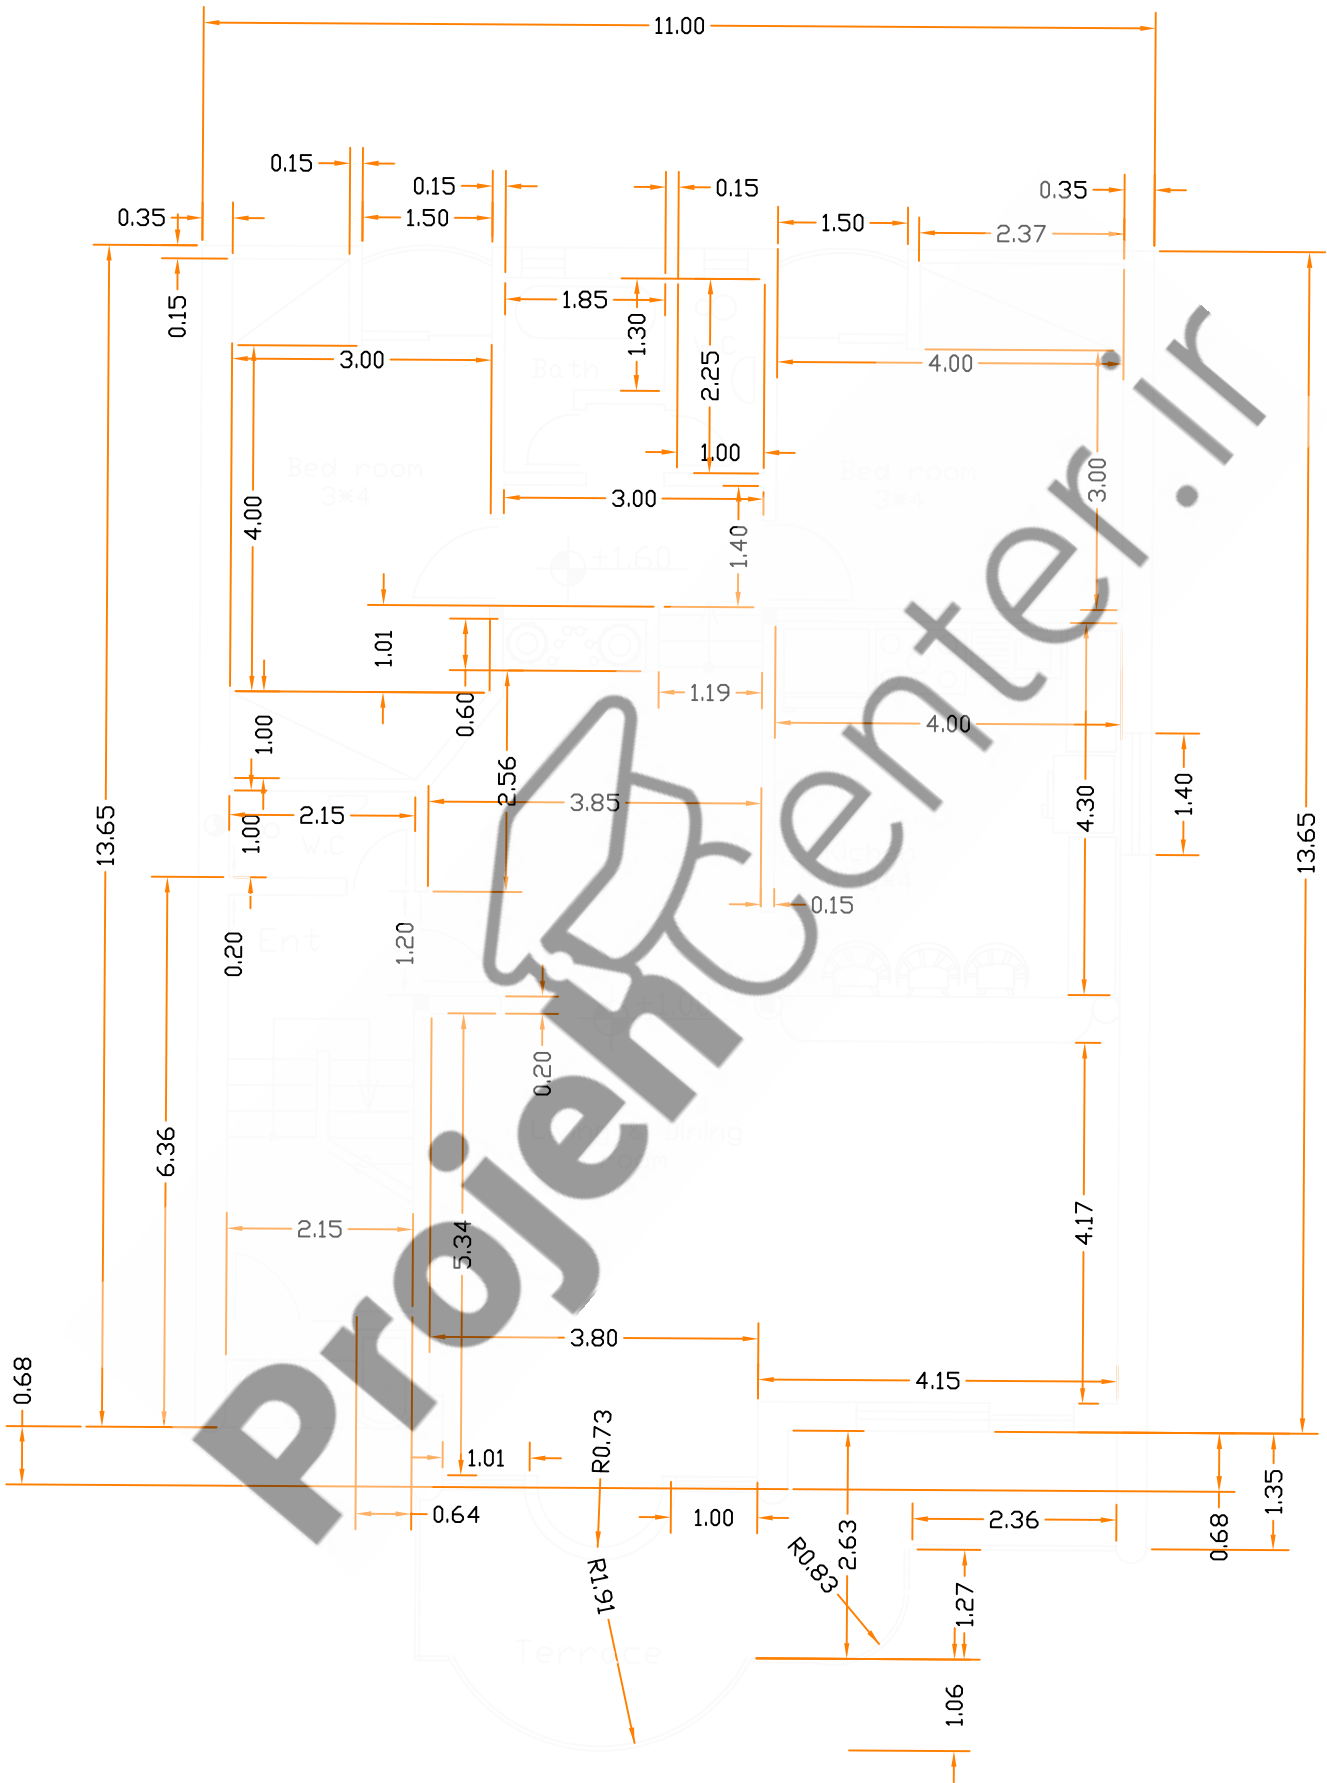

# ProjectCenter

www.ProjectCenter.ir

📷 | @projehcenter

👉 | @projehcenter\_ir

GROUND FLOOR PLAN

SCALE:1/100

11.00

### GROUND FLOOR PLAN

SCALE:1/100

**GROUND FLOOR PLAN**

SCALE:1/100