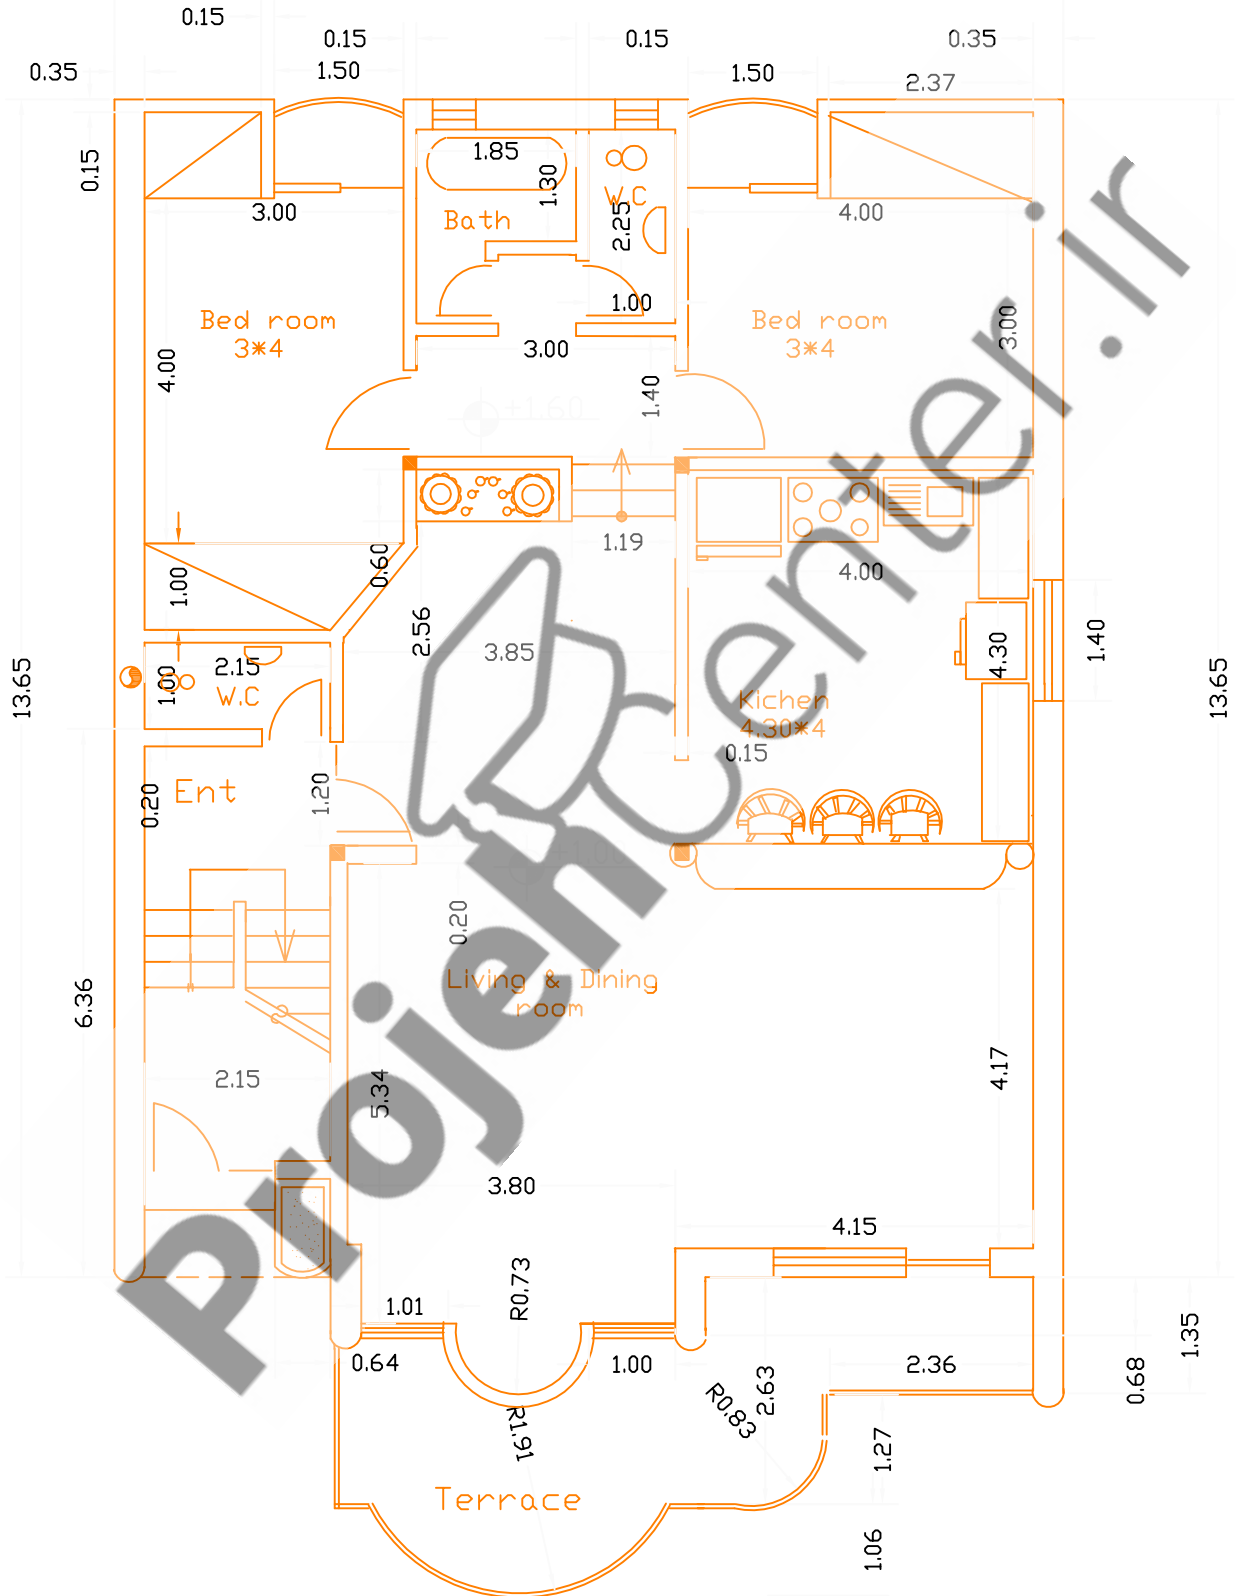

# ProjectCenter

www.ProjectCenter.ir

📷 | @projehcenter

👉 | @projehcenter\_ir

GROUND FLOOR PLAN

SCALE:1/100

11.00

### GROUND FLOOR PLAN

SCALE:1/100

**GROUND FLOOR PLAN**

SCALE:1/100