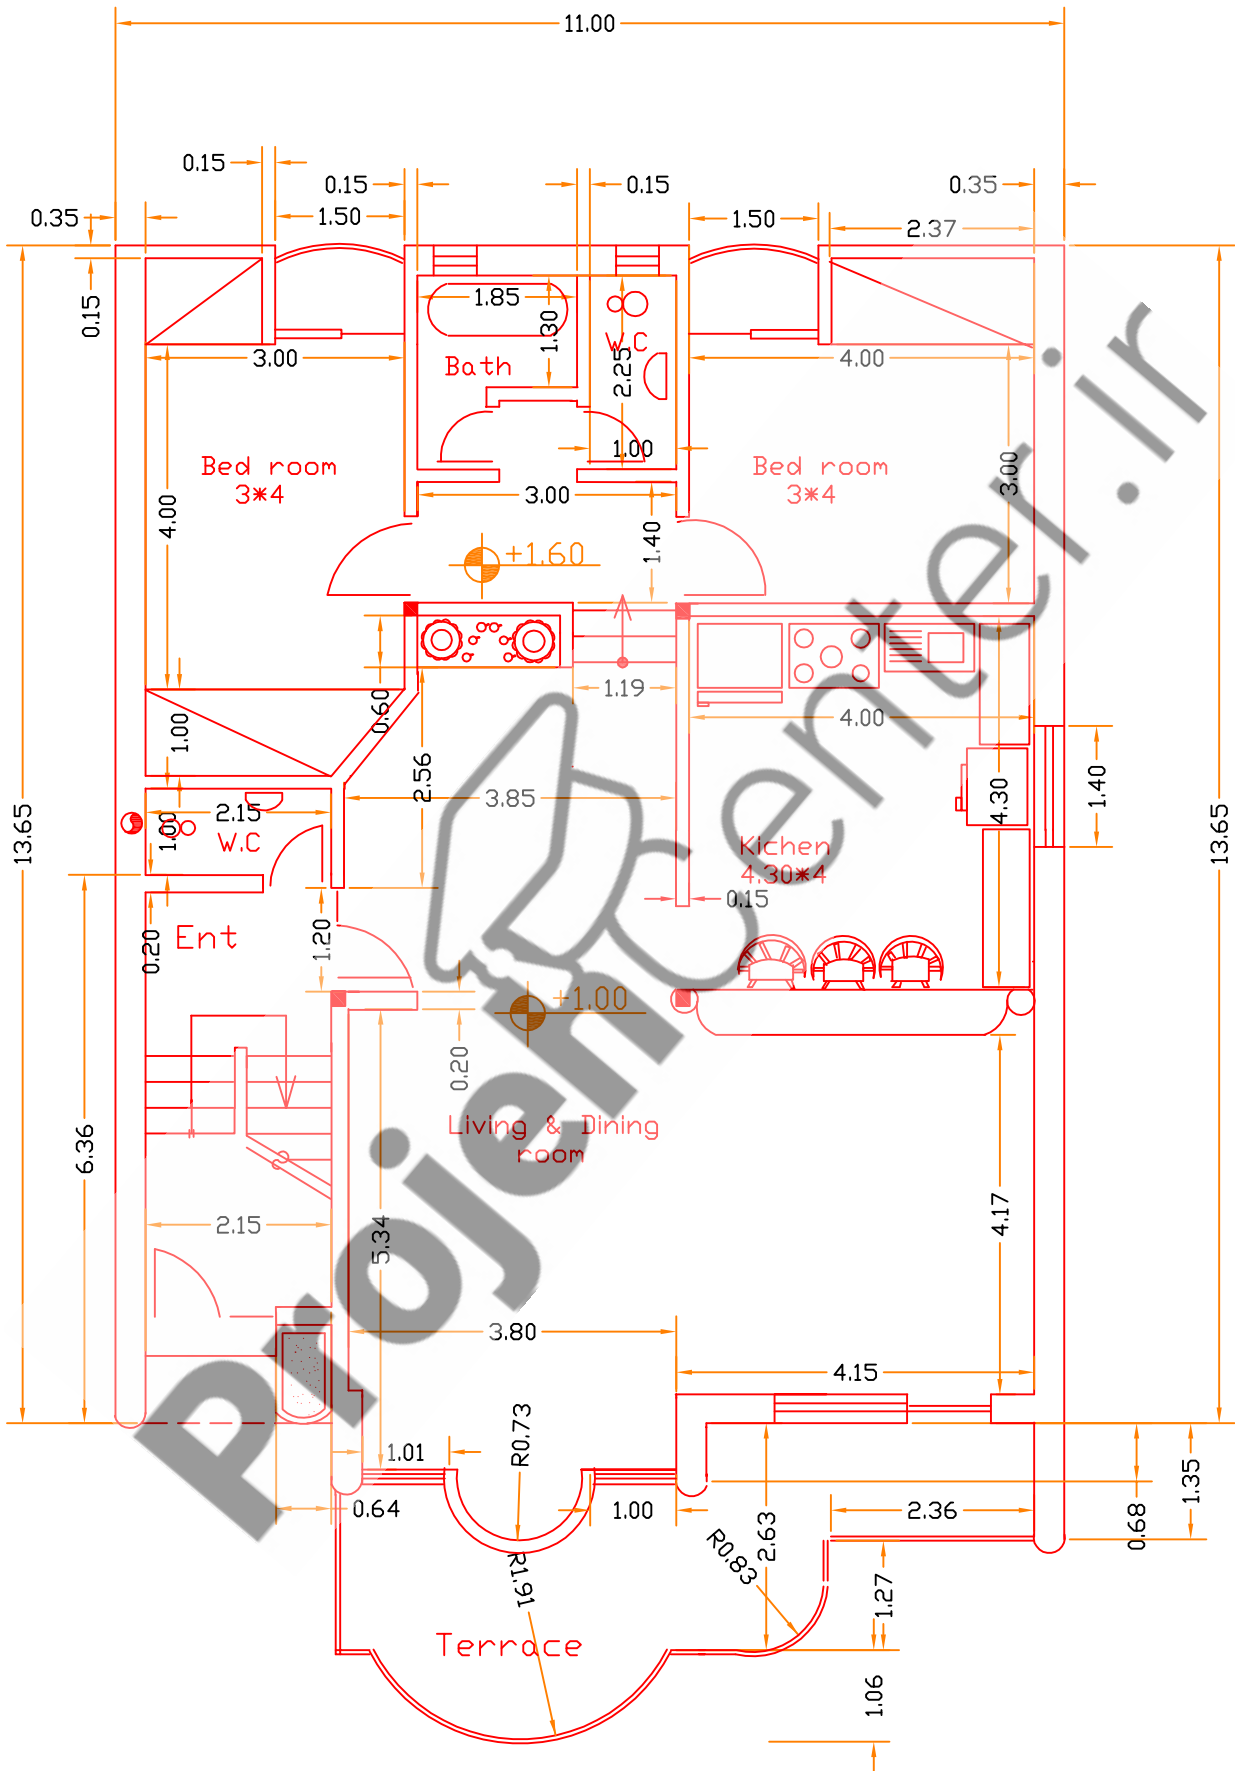

# ProjectCenter

www.ProjectCenter.ir

📷 | @projehcenter

👉 | @projehcenter\_ir

GROUND FLOOR PLAN

SCALE:1/100

11.00

### GROUND FLOOR PLAN

SCALE:1/100

**GROUND FLOOR PLAN**

SCALE:1/100